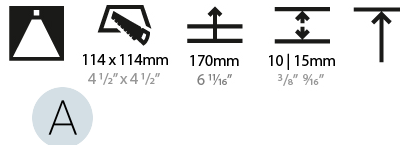

GENERAL

Series: Bioniq
Subseries: Bioniq Square Deep Comfort
Brand: Prolicht
Division: Architectural
Mounting Type: Recessed
Mounting Location: Ceiling
Subcategory: Downlight

PHYSICAL

Shape: Square
Length (mm): 119
Length (in): 4 11/16
Width (mm): 119
Width (in): 4 11/16
Depth (mm): 150
Depth (in): 5 7/8
Ceiling Thickness (mm): 10 / 12.5 / 15
Ceiling Thickness (in): 3/8 or 1/2 or 9/16
Min. Recessing Depth (mm): 170
Min. Recessing Depth (in): 6 11/16
Light Distribution: Downlight
Weight (kg): 0.656
Weight (lbs): 1.45
Fixture Finish: SSR / BKV / CWI / CRY / HAB / LAG / UFT / ITA / RUA / RUR / MIC / FTG / MYG / TWT / LOD / PUS / FRO / FUP / KIA / POP / BLS / SPG / MEY / GOH / GUM / CHC / COM / ABZ / JAG / OBR / MOS / ROR
Fixture Material: Aluminum Die Cast
Cut-out Measurements: 114mm / 4 1/2" x 114mm / 4 1/2"

ELECTRICAL

Lamp Type: LED (Zhaga Standard)
Total Output Wattage (W): 15
Dimming: Dali Dimming
Driver Included: No
Driver Location: Recessed Housing
Driver Type: Constant Current - 120Vac
Housing: See components
Input Voltage (V): 120
Constant Current (MA): 350

LED

Number of LEDs: 1
Color Temperature (°K): Warm Dim
Max. Delivered Lumen (lm): 760
Nominal Lumen (lm): 1140
CRI: >90 CRI
Lamp Life (hrs): 50000

OPTICAL

Reflector: 20 / 40 / 60

RATINGS AND CERTIFICATIONS

Certified By: Certified for North American Standards
IP rating: IP20