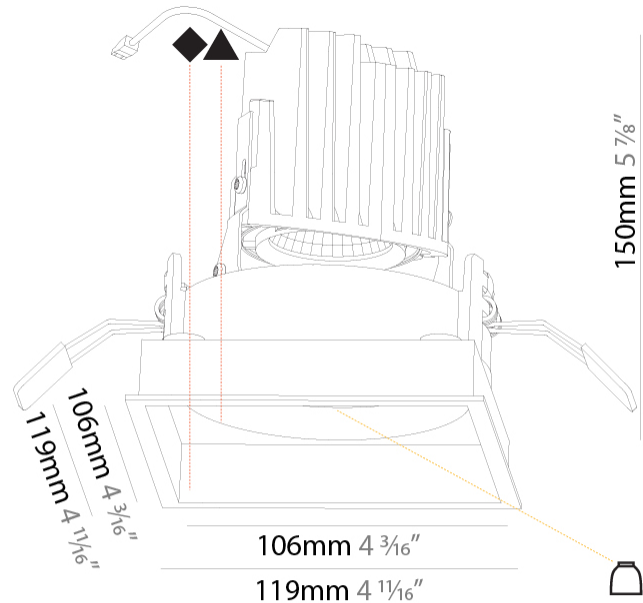

GENERAL

Series: Bioniq
Subseries: Bioniq Square Deep
Brand: Prolicht
Division: Architectural
Mounting Type: Recessed
Mounting Location: Ceiling
Subcategory: Downlight

PHYSICAL

Shape: Square
Length (mm): 119
Length (in): 4 11/16
Width (mm): 119
Width (in): 4 11/16
Depth (mm): 150
Depth (in): 5 7/8
Ceiling Thickness (mm): 10 / 12.5 / 15
Ceiling Thickness (in): 3/8 or 1/2 or 9/16
Min. Recessing Depth (mm): 170
Min. Recessing Depth (in): 6 11/16
Light Distribution: Downlight
Weight (kg): 0.592
Weight (lbs): 1.31
Fixture Finish: SSR / BKV / CWI / CRY / HAB / LAG / UFT / ITA / RUA / RUR / MIC / FTG / MYG / TWT / LOD / PJS / FRO / FUP / KIA / POP / BLS / SPG / MEY / GOH / GUM / CHC / COM / ABZ / JAG / OBR / MOS / ROR
Fixture Material: Aluminum Die Cast
Cut-out Measurements: 114mm / 4 1/2" x 114mm / 4 1/2"

ELECTRICAL

Lamp Type: LED (Zhaga Standard)
Total Output Wattage (W): 15
Dimming: Dali Dimming
Driver Included: No
Driver Location: Recessed Housing
Driver Type: Constant Current 120Vac
Housing: See components
Input Voltage (V): 120
Constant Current (MA): 350

LED

Number of LEDs: 1
Color Temperature (°K): Warm Dim
Max. Delivered Lumen (lm): 760
Nominal Lumen (lm): 1140
CRI: >90 CRI
Lamp Life (hrs): 50000

OPTICAL

Reflector°: 20 / 40 / 60
Adjustability: Rotational 35°; Tilt 30°

RATINGS AND CERTIFICATIONS

Certified By: Certified for North American Standards
IP rating: IP20